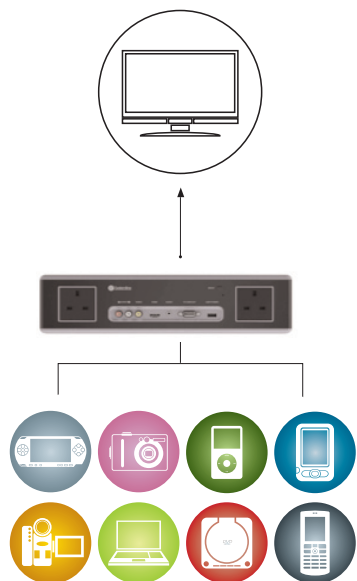

**DO NOT
DISTURB**

Systemline
Media Interface
in use

The Systemline Media Interface

Caution: Your guests may find it hard to leave

The Systemline Media Interface

A single, simple connection panel for all your guest's devices.

Guests can plug in their personal devices:

- Laptop
- MP3 Player
- Games Consoles
- HD Connections - PS3/Camcorder
- Camera

Why not give your guests that "Home from Home" experience they expect?

Hotel guests, more than ever before, travel with a multitude of personal electronic items such as laptops, iPods, portable games machines and mobile phones. The growing expectation guests have is to simply charge and connect these devices to the hotel television, enabling access to their own music content, movies and games.

The Systemline Media Interface, enables complete integration of guests' personal electronic devices via a stylish in-wall panel. It then links via a single HDMI cable to the existing Hotel TV system. It's as simple as that.

The Systemline Media Interface is also the ideal solution for Board and Conference rooms.

Simple Connectivity

Flexible Power options

The Systemline Media Input plate can accommodate Euro data modules from the likes of MK Electronics. Two blanking modules allow for fitting of a UK, Euro or 110 US style power sockets into isolated back boxes, adding flexibility for your international hotel guests. Alternatively the plate can house data modules for computer networks into the hotel room.